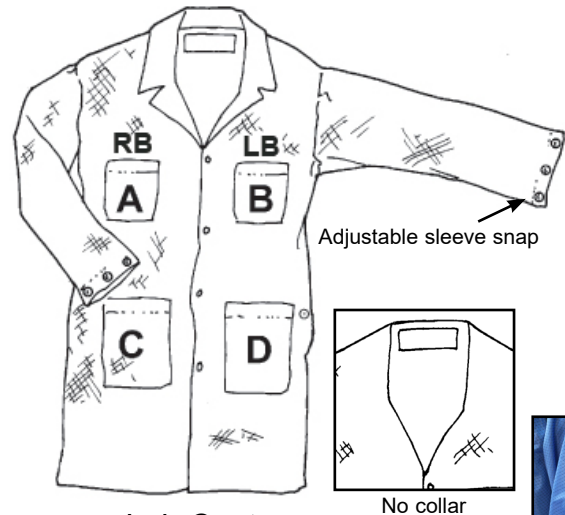

Jacket

Lab Coat

Pen Holder

2" Knitted Elastic Cuff

Open Cuff with Snaps

Elastic Economy Cuff

Open Cuff

Short Sleeve

3. Collar: Yes No

4. Cuff and Sleeves:

- 2" Knitted Elastic Cuff: Conductive silver fibers sewn-in. Wrist band not-required.
- Open Cuff with Snaps: Includes snaps for size adjustment and to attach to 4mm wrist band. Separate wrist strap required.
- Elastic Economy Cuff: Cuff with elastic strip sewn in. No snaps. Separate wrist strap required.
- Open Cuff: No elastic or snaps. Separate wrist strap required.
- Short Sleeve
- Pen holder Right Sleeve Left Sleeve
- Badge Holder Tab Pocket A Pocket B
- Other _____

5. Hip to Cuff: (for knitted cuff and open cuff w/snap options): Yes No
 Sewn-in conductive strip from Hip to Cuff
 (Hip connection of coil cord provides hands free grounding. Removes charges from worker and smock while allowing hands to be free.)