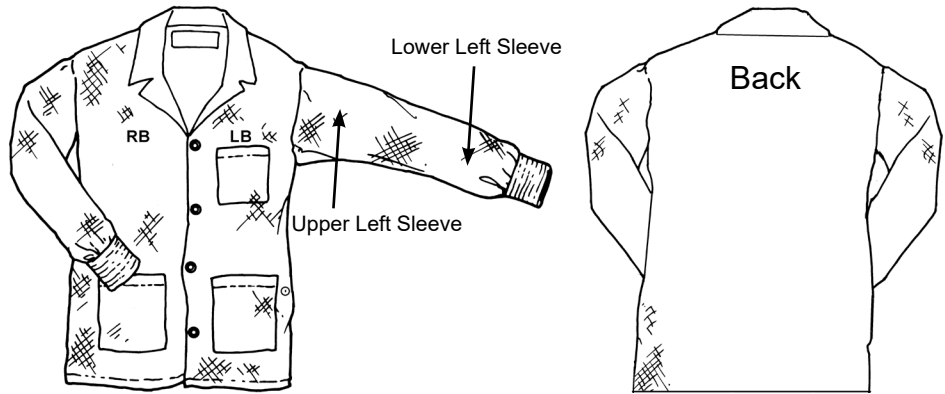

Custom Sublimation

Our Customer Service team can assist you in the garment selection and guide you through the sublimation process. Call: 909-627-8178 or visit our web site: www.Desco.com.

Note: No artwork will be larger than 16.5" on either side.